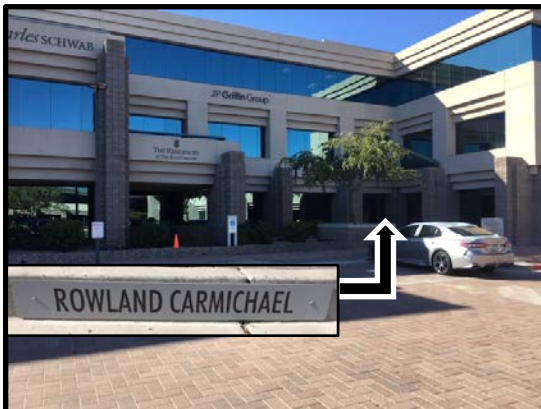

Rowland Carmichael

- Visitor parking is available in front of building 6720.
- Driving north on Scottsdale Road, turn west (left) on 6750 N. Then turn south at the first driveway over a bridge and continue past Washington Federal.
- Driving south on Scottsdale Road, turn west (right) at 6750 N. Then turn south to at the first driveway over a bridge and continue past Washington Federal.
- Park in Rowland Carmichael's reserved spaces below the Charles Schwab sign facing west or any open parking in the courtyard area.
- From the north entrance, proceed to the elevator.
 - Go to level 2. Rowland Carmichael's office is at the end of the hall, Suite 212.
- From the main entrance, proceed to the elevators.
 - Go to level 2, Rowland Carmichael's office is at the end of the hall, Suite 212.
- Please call (480) 421-2660 if you need further assistance to our office.

3

Park in Rowland Carmichael's reserved spaces below the Charles Schwab sign facing west or any open parking in the courtyard area.

4

Proceed to the north entrance to access the elevator.

5

Proceed to the elevator and go to the 2nd floor.