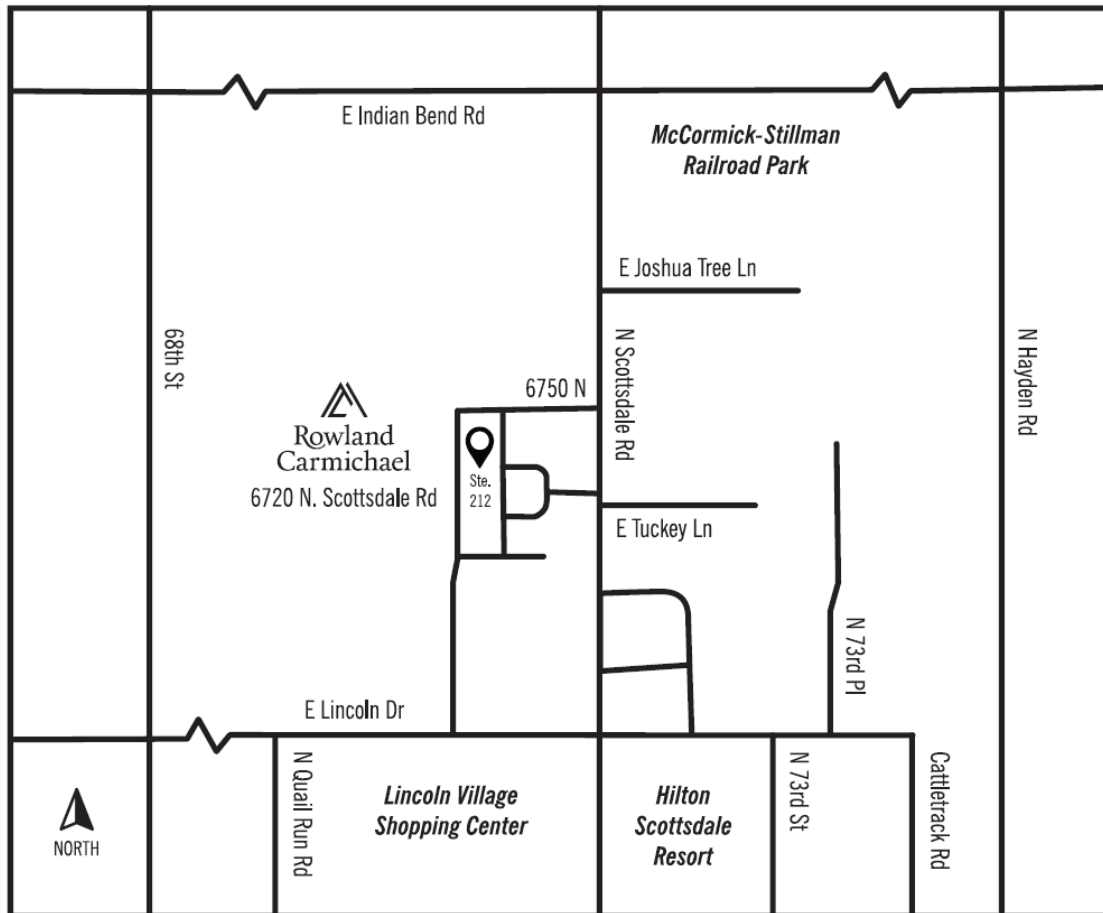

Rowland Carmichael

- Visitor parking is available in front of building 6720.
- Driving north on Scottsdale Road, turn west (left) on 6750 N. Then turn south at the first driveway over a bridge and continue past Washington Federal.
- Driving south on Scottsdale Road, turn west (right) at 6750 N. Then turn south to at the first driveway over a bridge and continue past Washington Federal.
- Park in Rowland Carmichael's reserved spaces below the Charles Schwab sign facing west or any open parking in the courtyard area.
- From the north entrance, proceed to the elevator.
 - Go to level 2. Rowland Carmichael's office is at the end of the hall, Suite 212.
- From the main entrance, proceed to the elevators.
 - Go to level 2, Rowland Carmichael's office is at the end of the hall, Suite 212.
- Please call (480) 421-2660 if you need further assistance to our office.

1a

Driving north on Scottsdale Road, turn west (left) on 6750 N. Then turn south at the first driveway over a bridge and continue past Washington Federal.

1b

Driving south on Scottsdale Road, turn west (right) at 6750 N. Then turn south to the first driveway over a bridge and continue past Washington Federal.

3

Park in Rowland Carmichael's reserved spaces below the Charles Schwab sign facing west or any open parking in the courtyard area.

4

Proceed to the north entrance to access the elevator.

5

Proceed to the elevator and go to the 2nd floor.